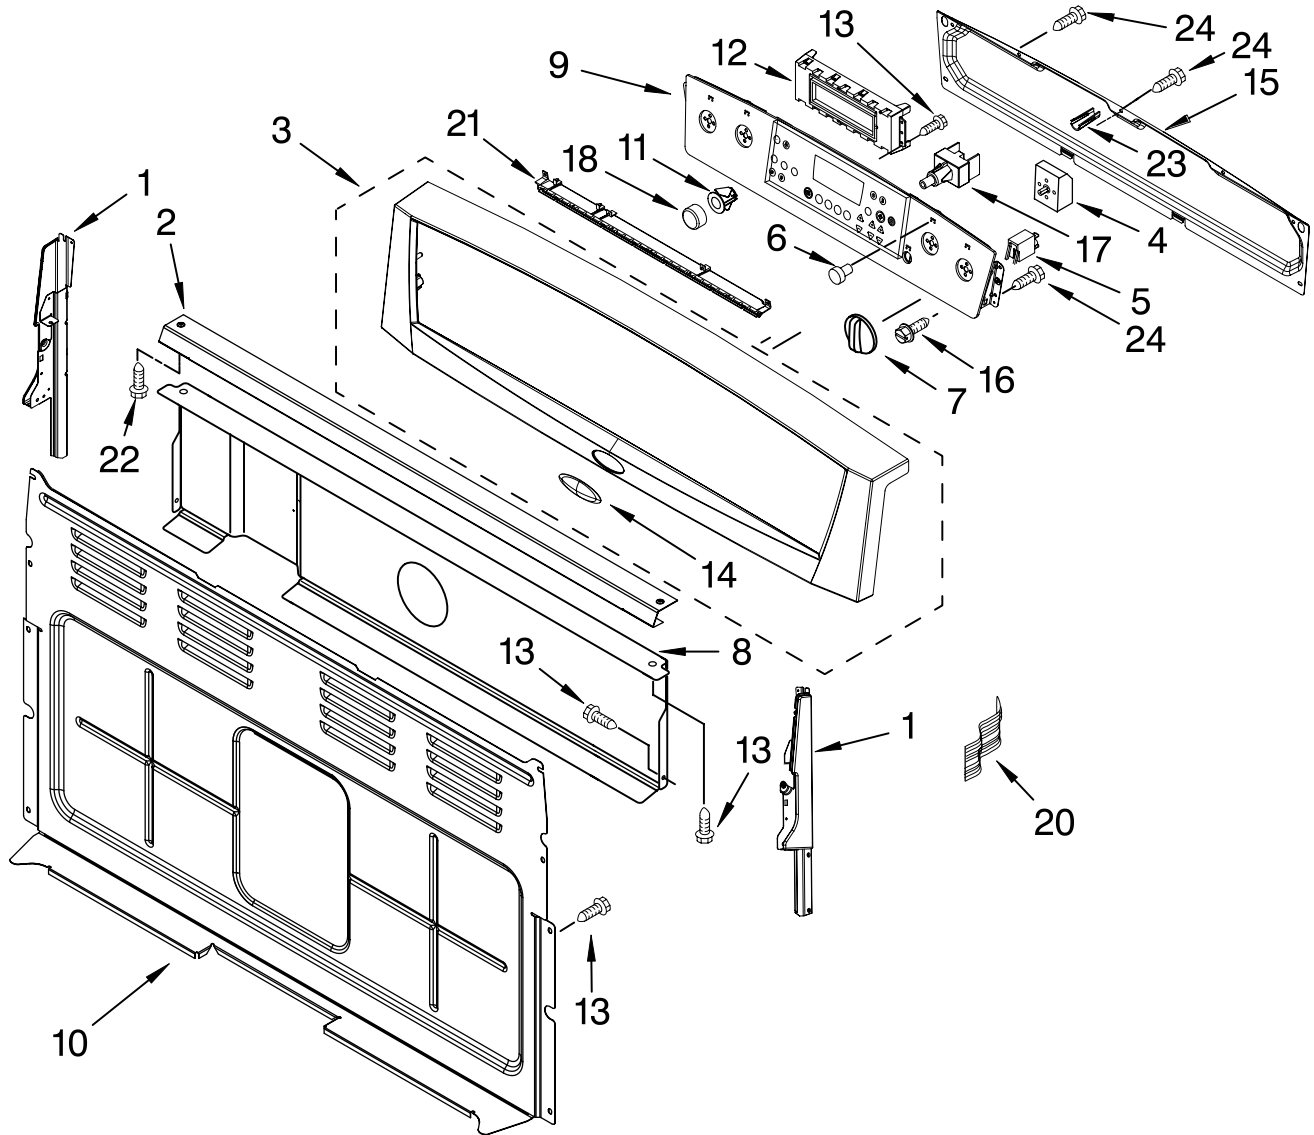

CONTROL PANEL PARTS

For Models: GR673LXSQ, GR673LXSS0, GR673LXSB0
(White) (Stainless Steel) (Black)

Illus. No.	Part No.	DESCRIPTION
1		Endcap
	W10009040	White Left Hand
	W10009050	White Right Hand
	W10009080	Black Left Hand
	W10009090	Black Right Hand
2	9762095	Bracket, Console
3		Panel, Backguard
	9762585	White
	9762588	Stainless Steel
	9762586	Black
4		Switch, Infinite
	9758060	Left Front (Dual)
	3148951	Left Rear
	3148951	Right Rear
	9758060	Right Front (Dual)
5	8523265	Light, Indicator

Illus. No.	Part No.	DESCRIPTION
6	3196068	Lens, Light
7		Knob, Infinite (4)
	9757132	White
	9758129	Black
8	8523280	Shield, Heat
9		Glass, Switch Membrane
	9763548	White
	9763549	Black
10	9756999	Cover, Rear
11		Bezel, Keep Warm
	9757489	White
	9758489	Black
12	9763042	Control, Range
13	3196178	Screw
14	9757613	Nameplate

Illus. No.	Part No.	DESCRIPTION
15	9756366	Cover, Rear (Console)
16	3400882	Screw
17	8272820	Switch
18		Button
	9757492	White
	9758491	Black
20	9762426	Control Cable, Flex
21	9757358	Reflector, Light
22		Screw
	3196166	White
	3196168	Black
23	9757490	Support, Glass
24	3196178	Screw

FOR ORDERING INFORMATION REFER TO PARTS PRICE LIST